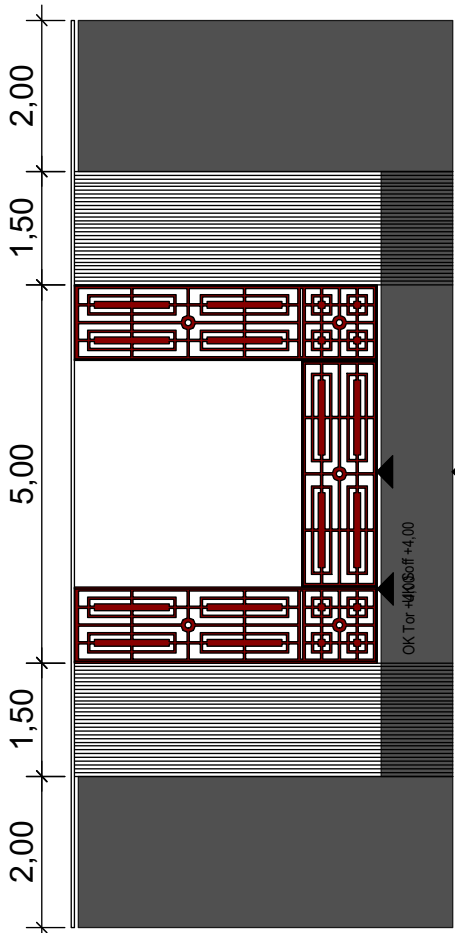

Buddha Bar

Inhorgenta 2017

Messe München - 18.-21.02.2017
Halle B2

Buddha Bar

Prebuilt – Lounges + Restaurant BUDDHA BAR

Design - Modularity - Individuality - Sustainability

2018

2019

2014

2013

2012

2011