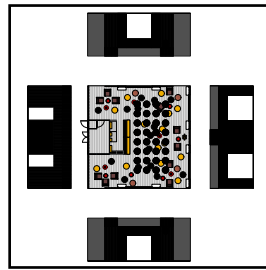

Buddha Bar

Inhorgenta 2017

Messe München - 18.-21.02.2017
Halle B2

Buddha Bar

Prebuilt – Lounges + Restaurant BUDDHA BAR

Design - Modularity - Individuality - Sustainability

2018

2019