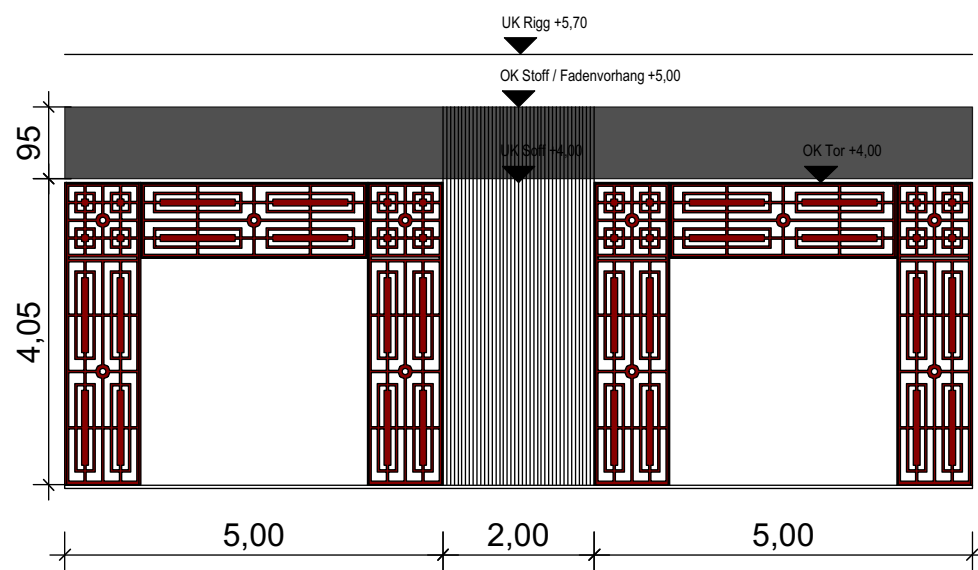

Buddha Bar

Inhorgenta 2017

Messe München - 18.-21.02.2017
Halle B2

Buddha Bar

Prebuilt – Lounges + Restaurant BUDDHA BAR

Design - Modularity - Individuality - Sustainability

2018

2019