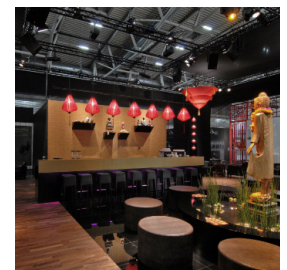

Prebuilt – Lounges + Restaurant BUDDHA BAR

Design - Modularity - Individuality - Sustainability

to be continued

2011