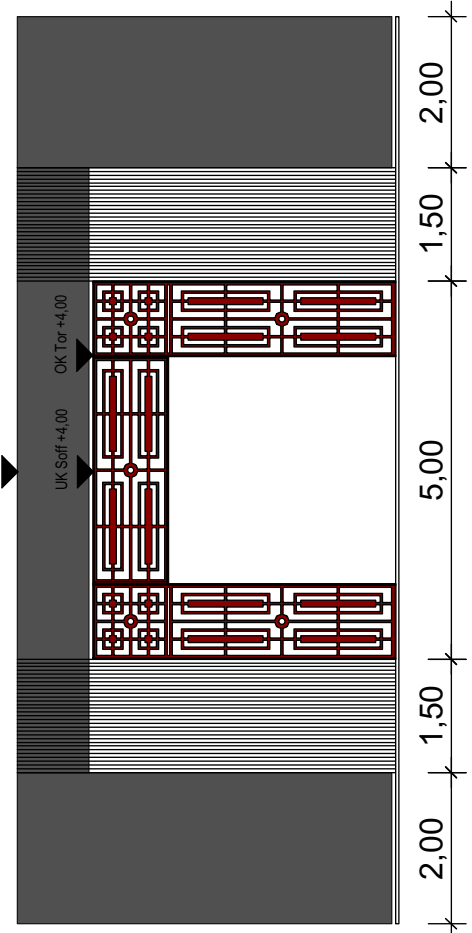

Buddha Bar

Inhorgenta 2017

Messe München - 18.-21.02.2017
Halle B2

Buddha Bar

Prebuilt – Lounges + Restaurant BUDDHA BAR

Design - Modularity - Individuality - Sustainability

2018

2019