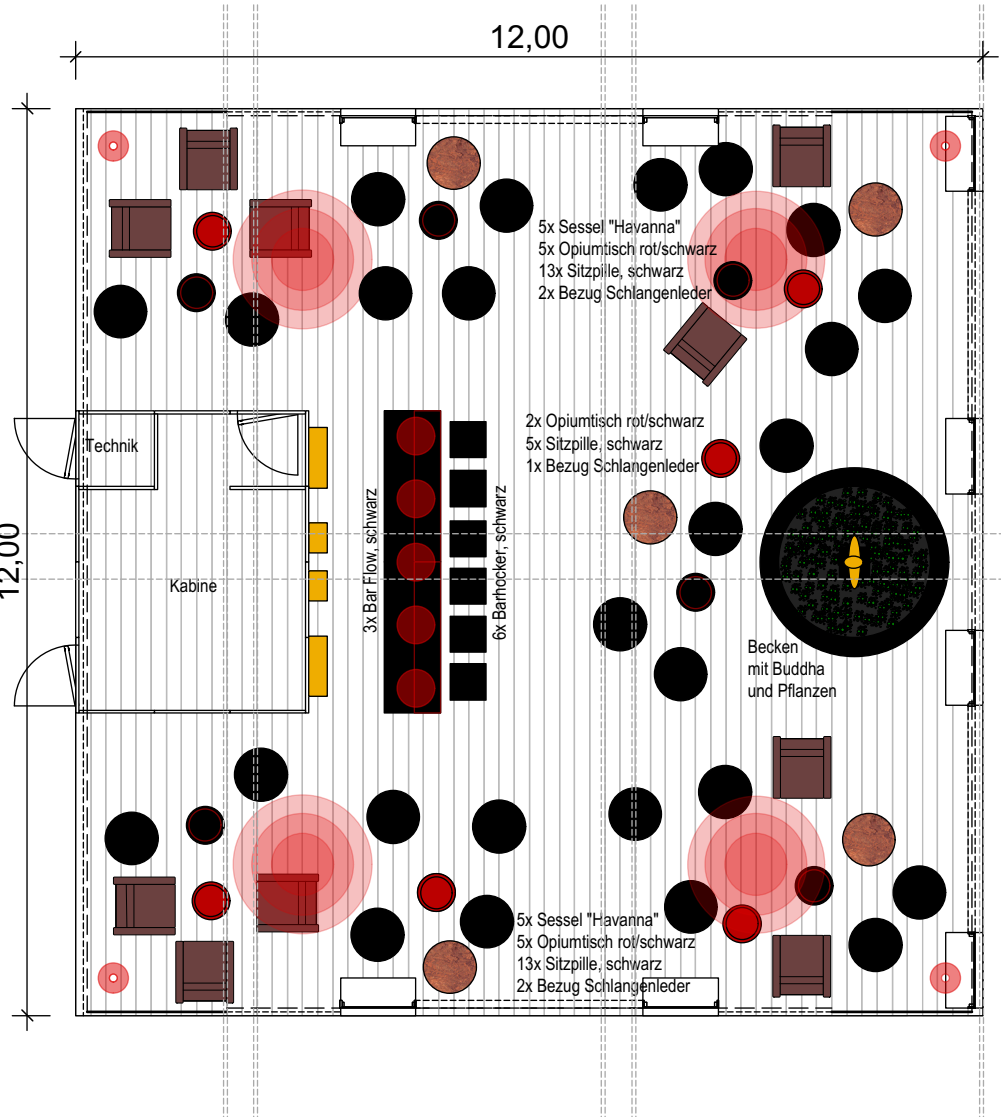

Buddha Bar

Inhorgenta 2017

Messe München - 18.-21.02.2017
Halle B2

Buddha Bar

Prebuilt – Lounges + Restaurant BUDDHA BAR

Design - Modularity - Individuality - Sustainability

2018

2019

2020

2021

2022

2023

to be continued

2017

2016

2015

2014

2013

2012

2011