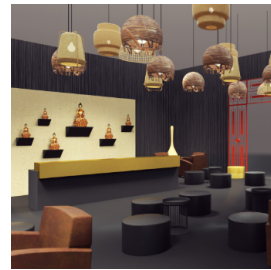

Buddha Bar

Inhorgenta 2017

Messe München - 18.-21.02.2017
Halle B2

Buddha Bar

Prebuilt – Lounges + Restaurant BUDDHA BAR

Design - Modularity - Individuality - Sustainability

2018

2019