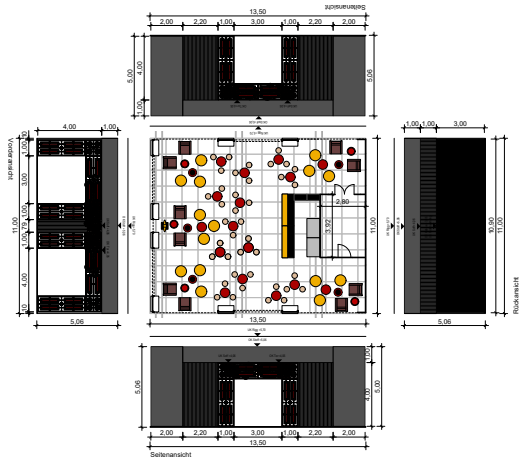

Buddha Bar

Inhorgenta 2017

Messe München - 18.-21.02.2017
Halle B2

Buddha Bar

Prebuilt – Lounges + Restaurant BUDDHA BAR

Design - Modularity - Individuality - Sustainability

2018

2019