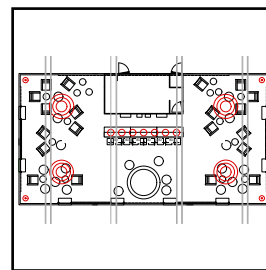

Prebuilt – Lounges + Restaurant BUDDHA BAR

Design - Modularity - Individuality - Sustainability

to be continued

2016