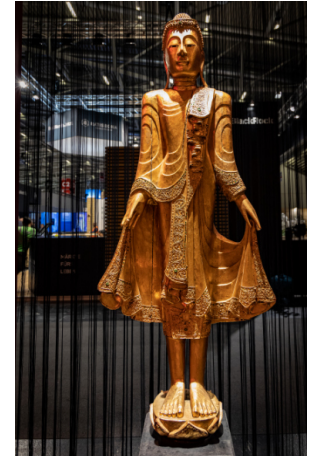

Buddha Bar

Inhorgenta 2017

Messe München - 18.-21.02.2017
Halle B2

Buddha Bar

Prebuilt – Lounges + Restaurant BUDDHA BAR

Design - Modularity - Individuality - Sustainability

2018

2019